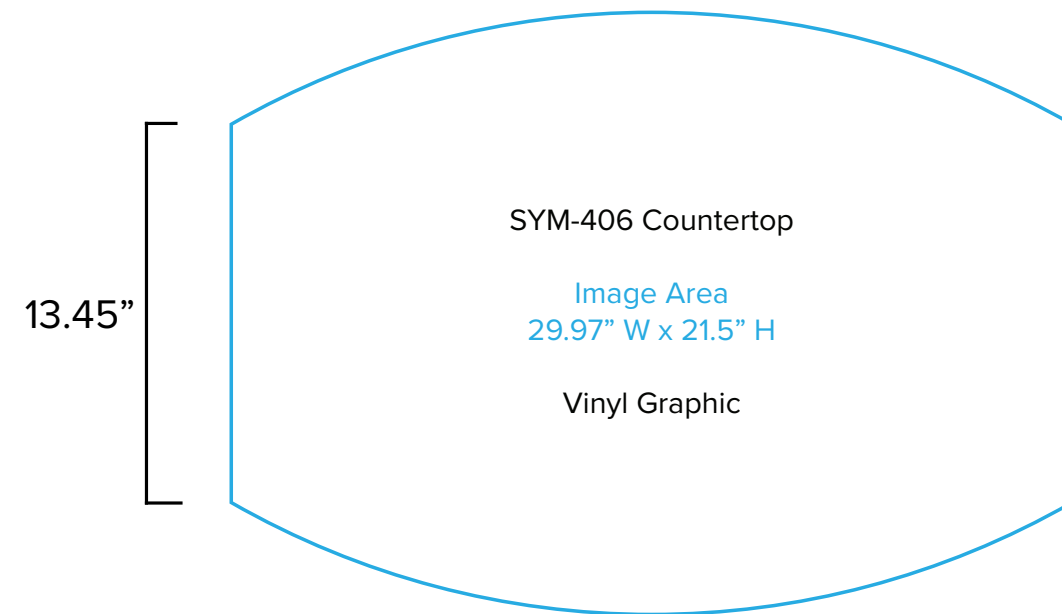

Graphic Template Portable Counter – Vinyl Graphic

NOTE: All Raster Art (jpg, tiff,psd, png, etc.) must be at least 100 dpi at print size.
Standard kits are often customized. Please check with Customer Service to ensure that this template matches your specific job.