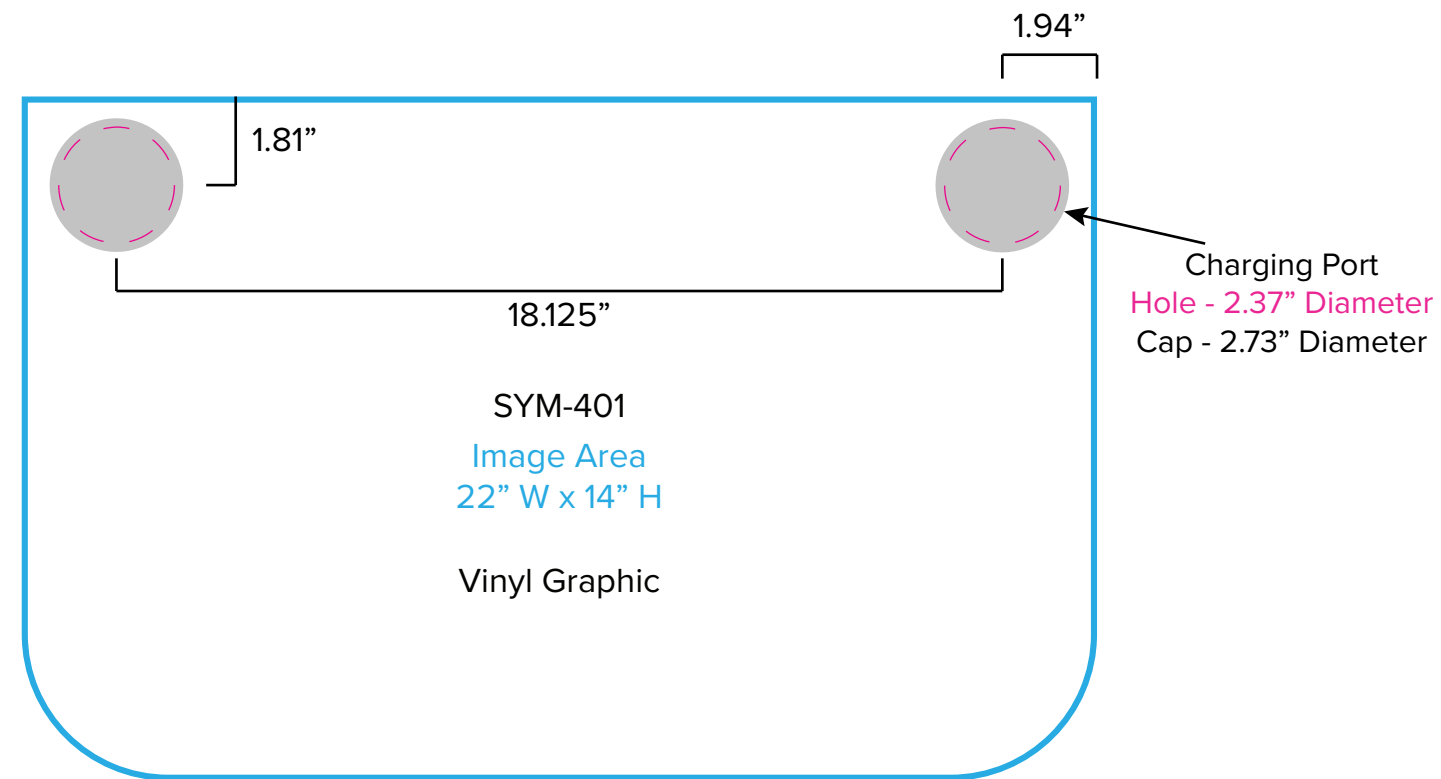

Graphic Template
10 x 10 Inline Exhibit
Backwall with Flat Arched Panel, Rectangular Panel - SEG Graphics

NOTE: All Raster Art (jpg, tiff,psd, png, etc.) must be at least 100 dpi at print size.
Standard kits are often customized. Please check with Customer Service to ensure that this template matches your specific job.

Graphic Template
Backwall Workstation – Direct Print Graphic

NOTE: All Raster Art (jpg, tiff,psd, png, etc.) must be at least 100 dpi at print size.

Standard kits are often customized. Please check with Customer Service to ensure that this template matches your specific job.

Graphic Template
Backwall Workstation Countertop – Vinyl Graphics
Graphics **NOT** included in base price. Please request pricing.

NOTE: All Raster Art (jpg, tiff,psd, png, etc.) must be at least 100 dpi at print size.
Standard kits are often customized. Please check with Customer Service to ensure that this template matches your specific job.

Graphic Template Portable Counter – Vinyl Graphic

NOTE: All Raster Art (jpg, tiff,psd, png, etc.) must be at least 100 dpi at print size.
Standard kits are often customized. Please check with Customer Service to ensure that this template matches your specific job.