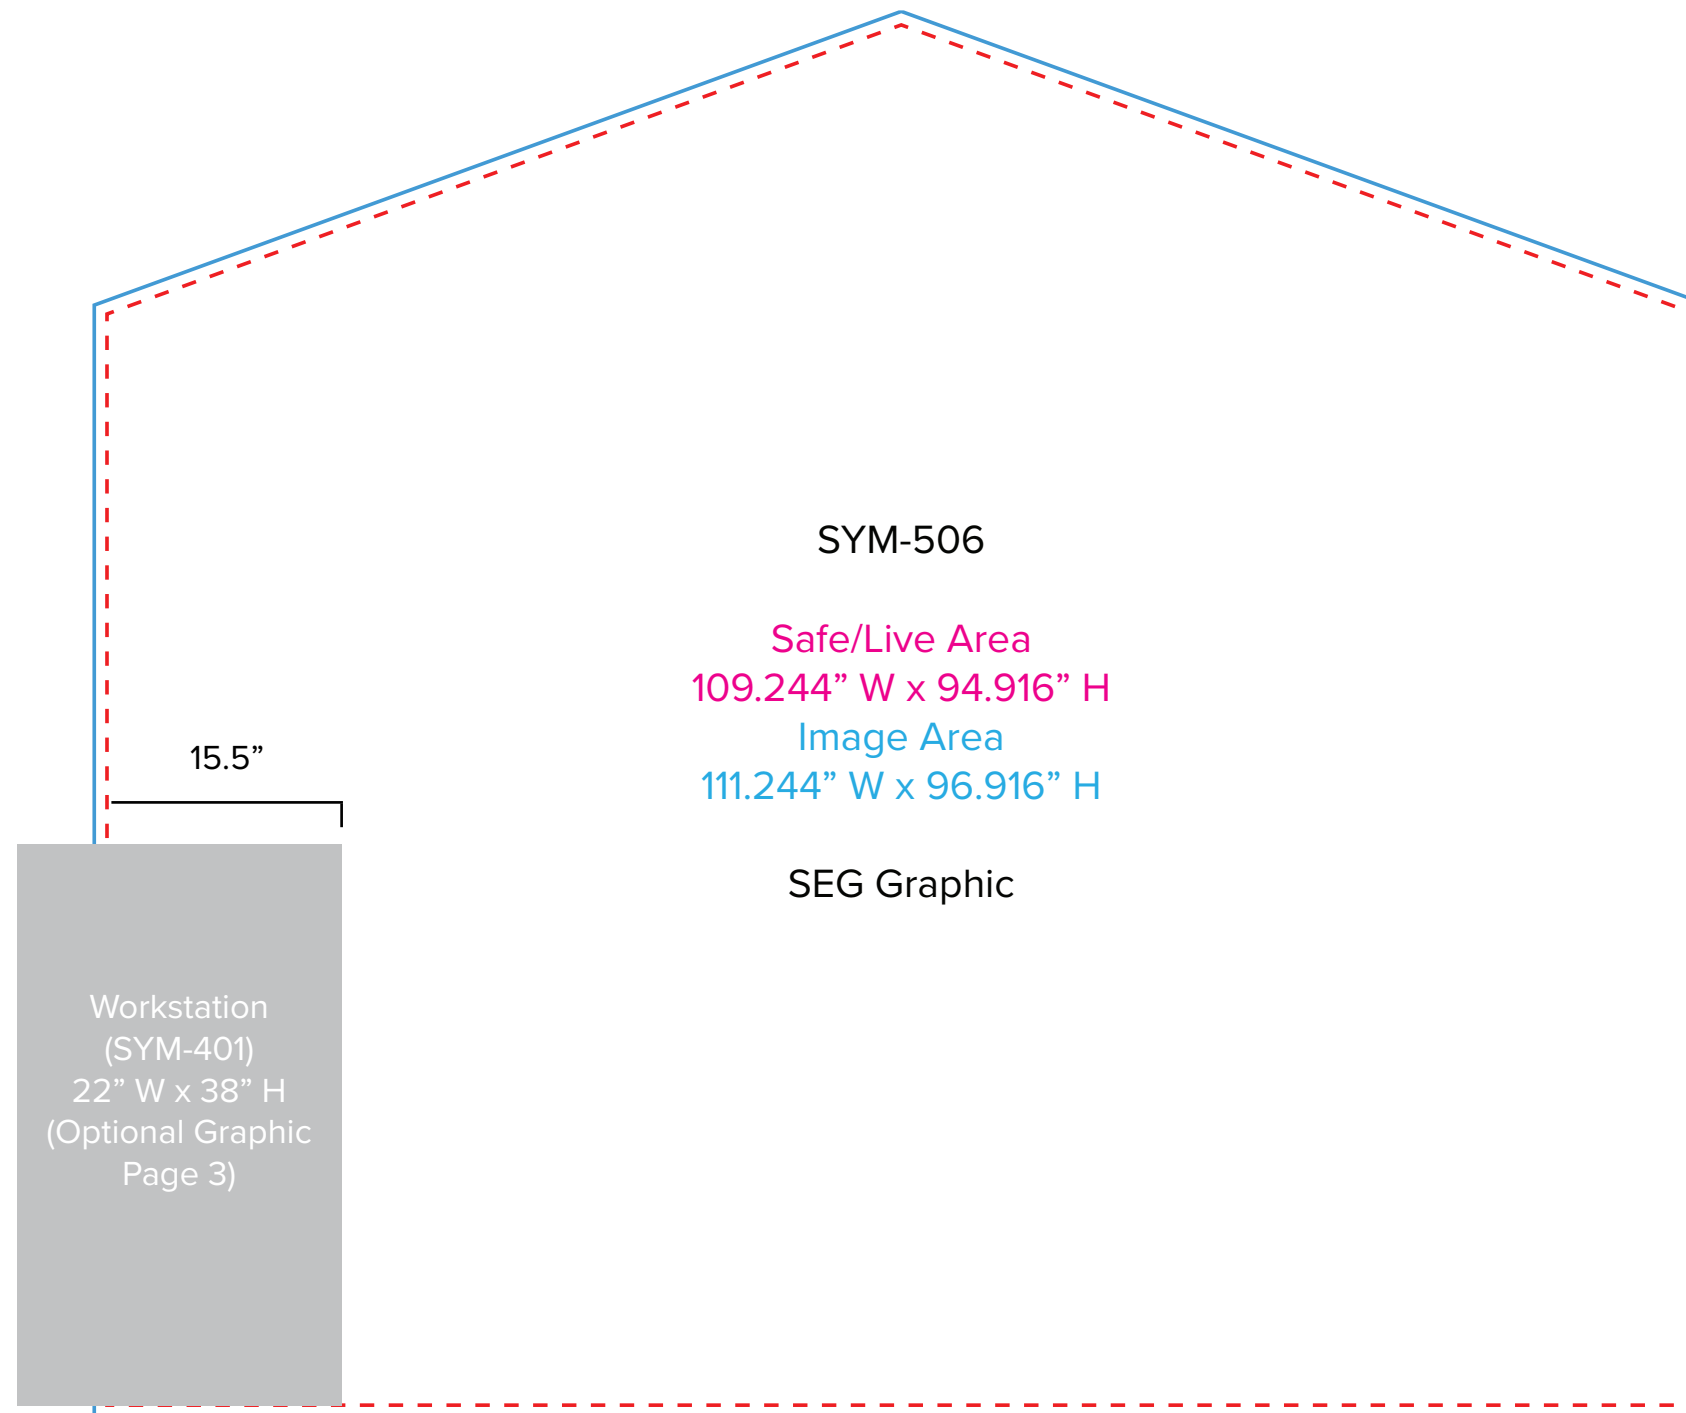

Graphic Template
10 x 10 Inline Exhibit
Backwall with Flat Arched Panel, Rectangular Panel - SEG Graphics

NOTE: All Raster Art (jpg, tiff,psd, png, etc.) must be at least 100 dpi at print size.
Standard kits are often customized. Please check with Customer Service to ensure that this template matches your specific job.

Graphic Template
Backwall Workstation – Direct Print Graphic

NOTE: All Raster Art (jpg, tiff,psd, png, etc.) must be at least 100 dpi at print size.

Standard kits are often customized. Please check with Customer Service to ensure that this template matches your specific job.

Graphic Template Portable Counter – Vinyl Graphic

NOTE: All Raster Art (jpg, tiff,psd, png, etc.) must be at least 100 dpi at print size.
Standard kits are often customized. Please check with Customer Service to ensure that this template matches your specific job.